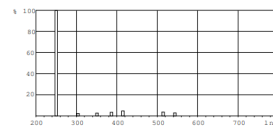

WARRANTY & LISTINGS

- 5-year warranty of all electronics and housing.
- UL Certified for damp location M 59006648

Photometric data