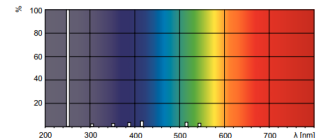

WARRANTY & LISTINGS

- 5-year warranty of all electronics and housing.
- UL Certified for damp location M 59006648

Photometric data