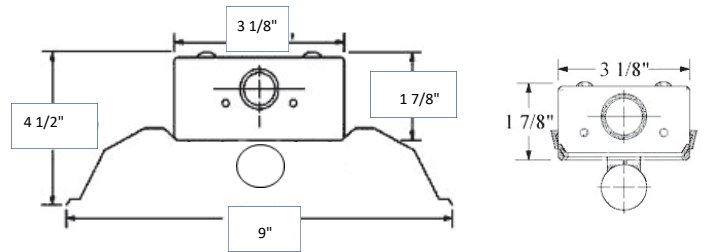

DIMENSIONS

Maximum Weight = 15 lbs. / 48" 30 lbs. / 96"

Ordering Guide

EKD						
Series	# of Lamps	Lamp Size	Ballast Type	Reflector Type	Options	
EKD	1 [A] [A] [A]	G15T8 = 18" GERMICIDAL	MV = Multivolt	SIL = Silver	C+P = Cord & plug	

Lamp will Cause Eye Damage and Skin Damage. Do not look directly at lamp. Do not expose skin directly to lamp